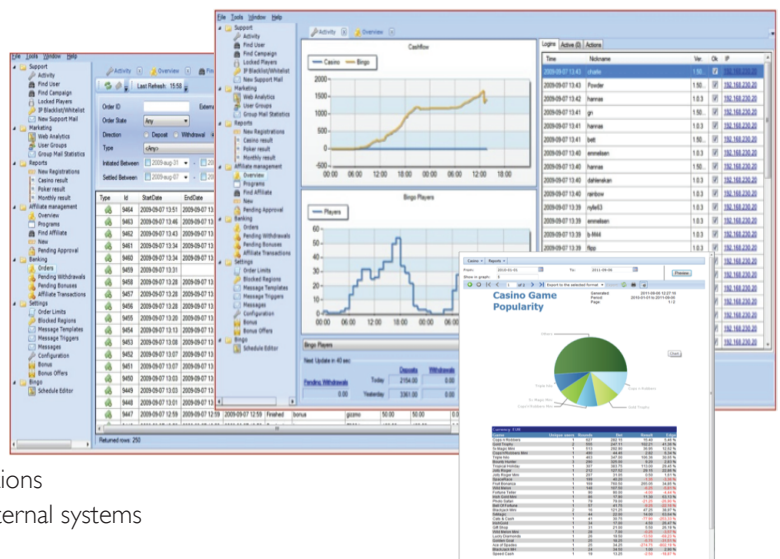

Key features;

- Extensive customer support tools
- Marketing campaigns
- Loyalty programs
- Affiliate management
- Supervise seamless payment processing
- Reports and data mining
- Bonus handling
- Tournament management
- Game configurations
- Export of data to external products (Excel etc)
- Open architecture allows for easy custom integrations
- Well defined API enables easy integration with external systems